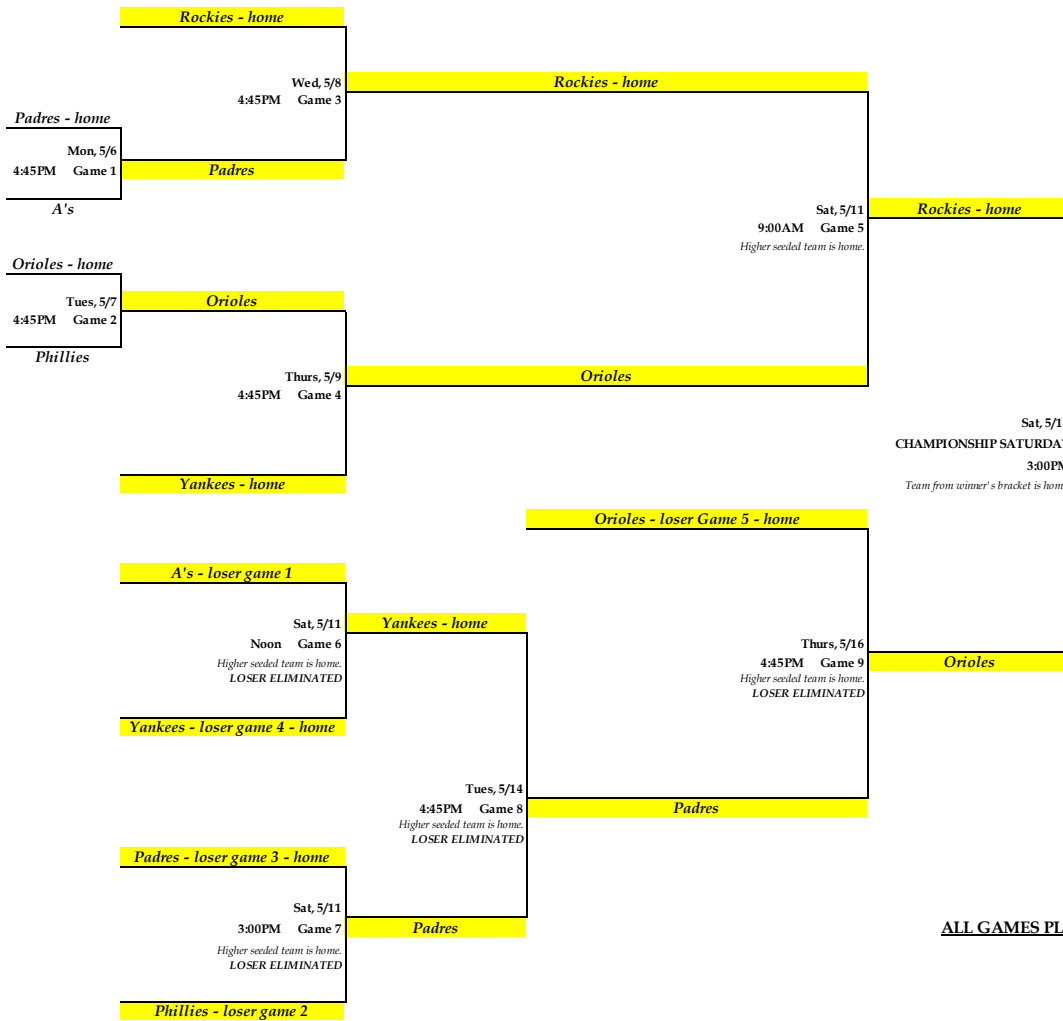

**SOLANA BEACH LITTLE LEAGUE**  
MAJORS DIVISION PLAYOFF BRACKET

Winner's Bracket

Regular season standings:

- Rockies - 8-2, 16 points
- Yankees - 7-3, 14 points
- Orioles - 6-4, 12 points
- Padres - 4-6, 8 points
- A's - 3-7, 6 points
- Phillies - 2-8, 4 points

**CHAMPION**

ALL GAMES PLAYED AT SOLANA VISTA MAJORS FIELD

Loser's Bracket